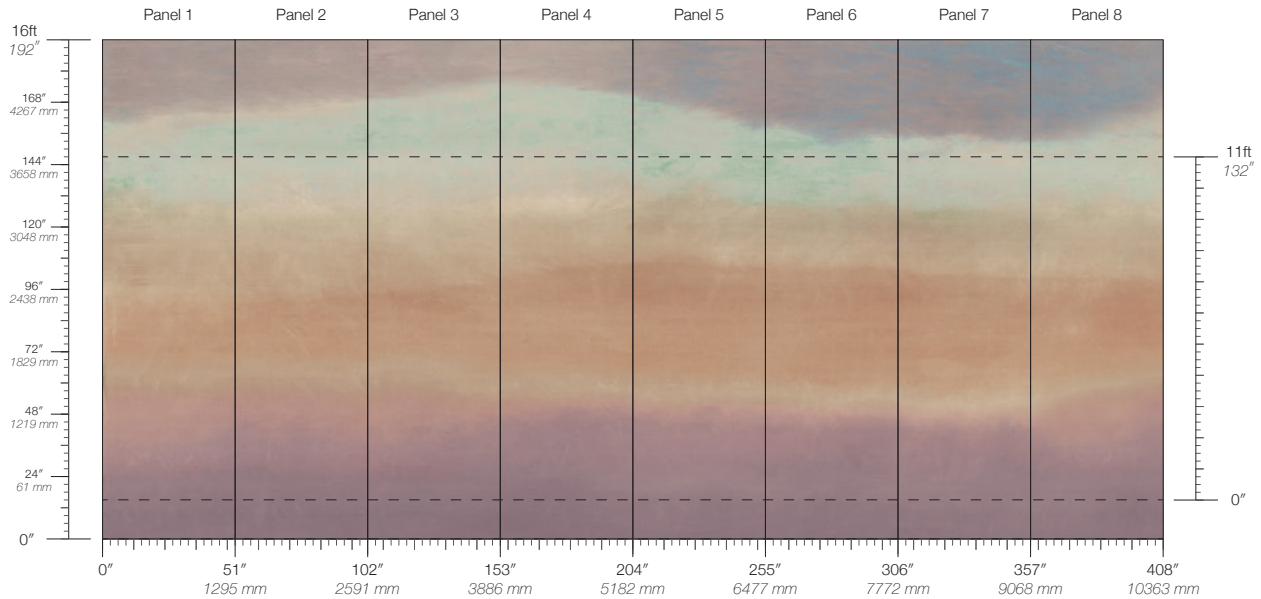

Enchantment Hawthorne

Suitable for residential and commercial projects

COLOR

Hawthorne

ITEM

6944

CONTENT

Type II PVC-Free

PANEL WIDTH

51" / 1295 mm trimmed

PANEL HEIGHT

132" / 3353 mm standard
192" / 4877 mm extended

REPEAT

Non-repeating

STOCK

Made to order

LEAD TIME

4 weeks to print

MINIMUM

1 panel

PRICE

Available upon request

ORIGIN

USA

DETAILS

Custom options available

MAINTENANCE

Water-based cleanser

ENVIRONMENTAL

Recycled Content
Phthalate Free
Low VOC
HPD Available

SPECS

Polyester/Natural Fiber face
Fabric backing
14 oz per linear yard
435.2 g per linear meter
Smooth surface texture

TESTING

(US) ASTM E84 Adhered Class A
(CN) CAN/ULC-S102.2 Class A
CCC-W-408D Type II
W-101 Type II Class A
ASTM E96 Procedure B - 66 Perms

CONTACT

sales@calicowallpaper.com
+1 718 243 1705
57 Lispenard Street
New York, NY 10013 USA

DISCLAIMER

Refer to our website to see the full mural artwork. Reference the physical sample for color and texture. Panel maps represent mural artwork only.